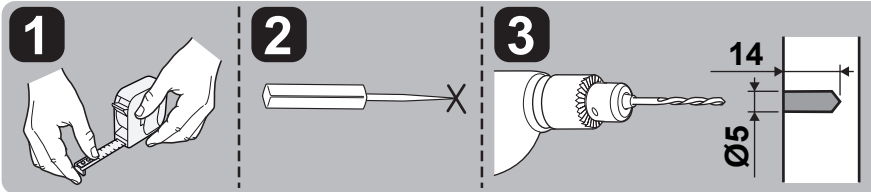

**NARO** Innenauszug 400 KB900  
Internal pull-out 400 CW900

**\* NOT INCLUDED**

6.3x30

F (x4)

4x30

G (x8)

1

2