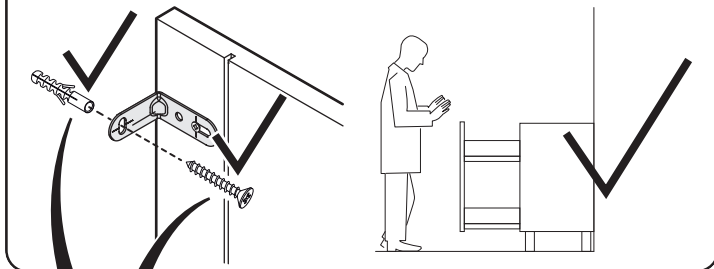

**NARO** Innenauszug 400 KB900  
Internal pull-out 400 CW900

**\* NOT INCLUDED**

6.3x30

F (x4)

4x30

G (x8)

1

2