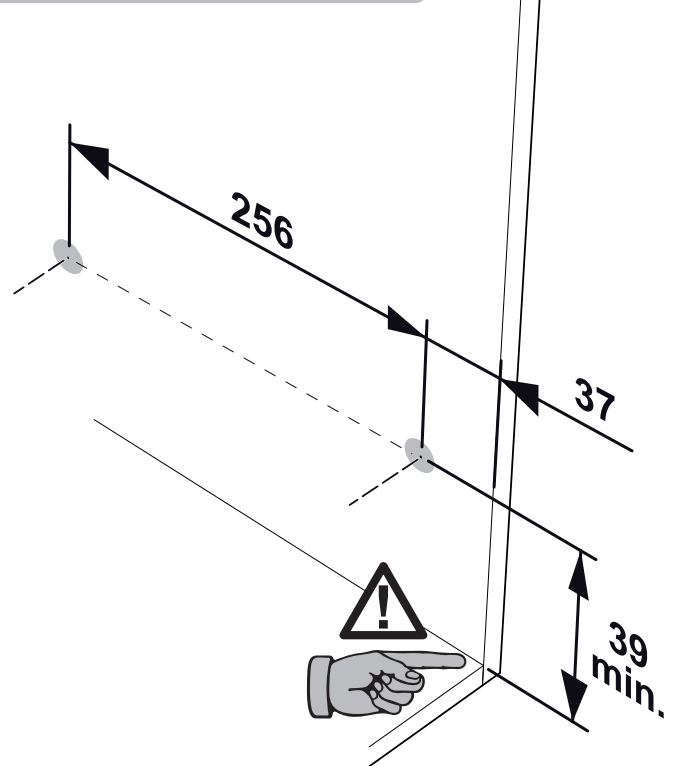

**NARO** Innenauszug 400 KB900  
Internal pull-out 400 CW900

**\* NOT INCLUDED**

6.3x30

F (x4)

4x30

G (x8)

1

2