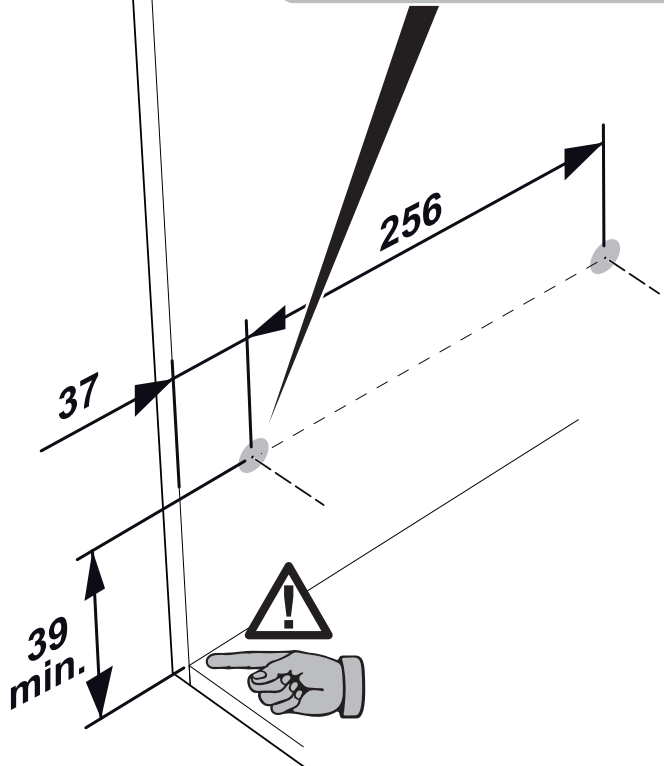

**NARO** Innenauszug 400 KB900  
Internal pull-out 400 CW900

**\* NOT INCLUDED**

6.3x30

F (x4)

4x30

G (x8)

1

2