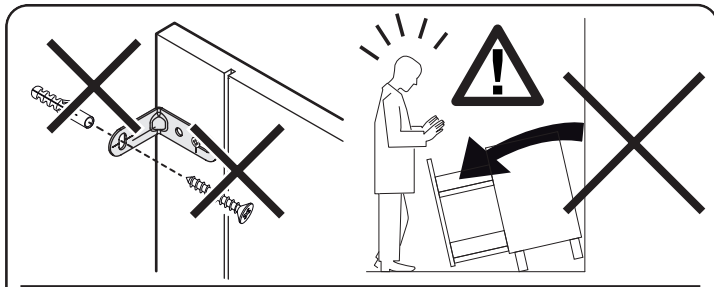

**NARO** Innenauszug 400 KB900  
Internal pull-out 400 CW900

**\* NOT INCLUDED**

6.3x30

F (x4)

4x30

G (x8)

1

2