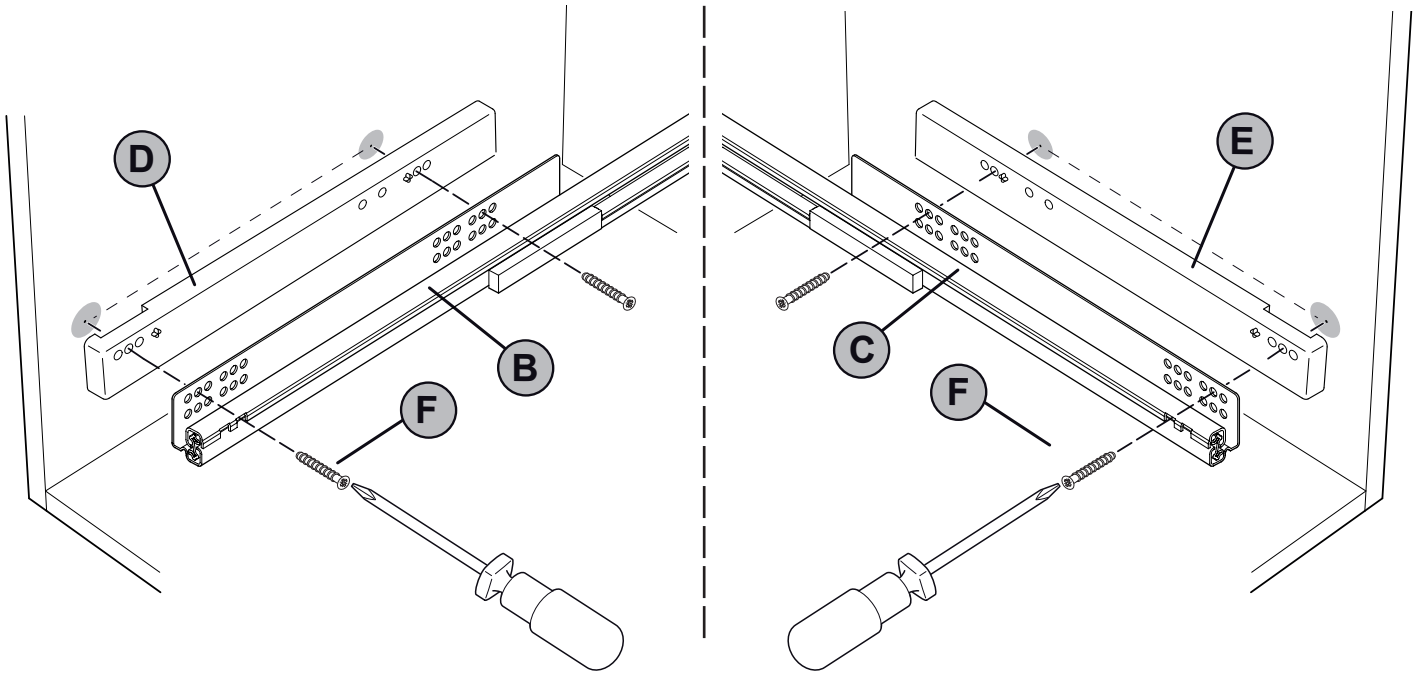

**NARO** Innenauszug 400 KB900  
Internal pull-out 400 CW900

**\* NOT INCLUDED**

6.3x30

F (x4)

4x30

G (x8)

1

2