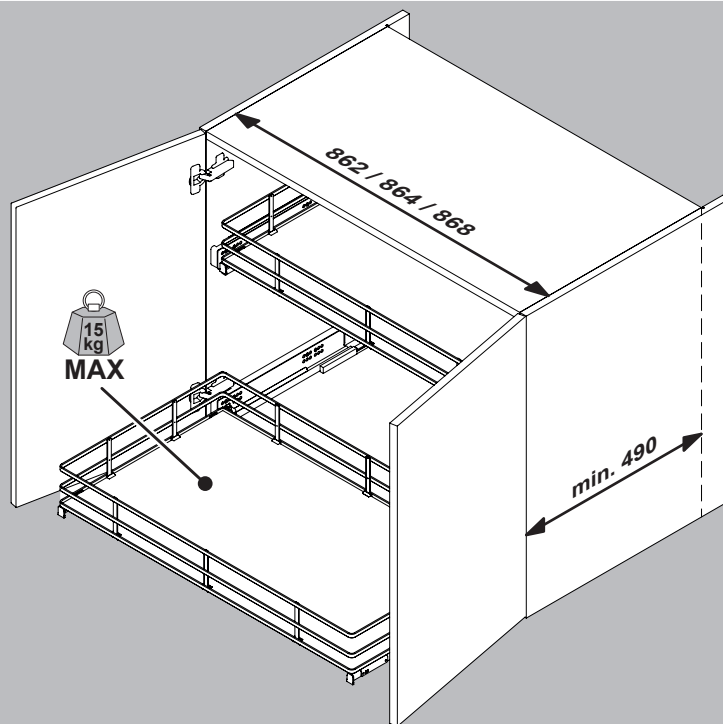

**NARO** Innenauszug 400 KB900  
Internal pull-out 400 CW900

**\* NOT INCLUDED**

6.3x30

F (x4)

4x30

G (x8)

1

2