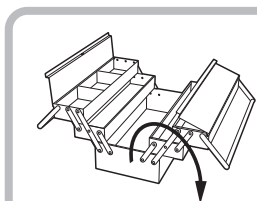

**NARO** Innenauszug 400 KB900  
Internal pull-out 400 CW900

**\* NOT INCLUDED**

6.3x30

F (x4)

4x30

G (x8)

1

2