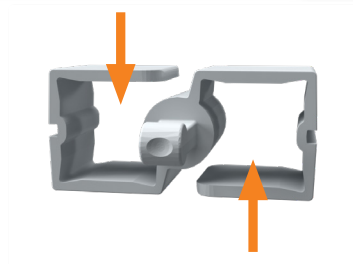

# FLEXIT RE

FLEXIT RE - The perfect addition for ergonomic workplaces

For height-adjustable workspaces

Optional magnet holder

2 separated cable canals

In 3 colours