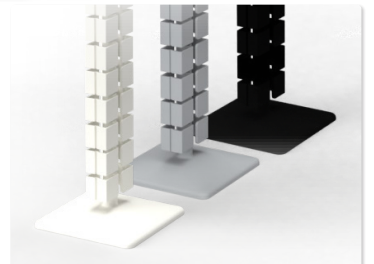

# FLEXIT RE

FLEXIT RE - The perfect addition for ergonomic workplaces

For height-adjustable workspaces

Optional magnet holder

2 separated cable canals

In 3 colours